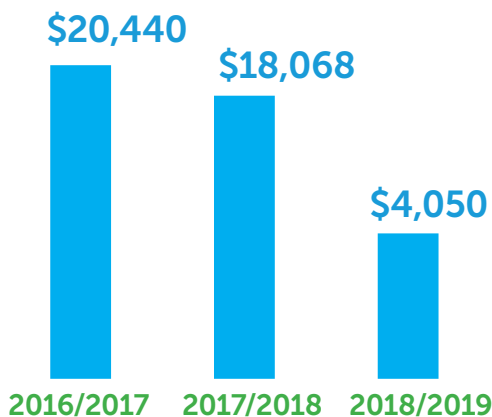

Phoenix School Fundraising Facts

Why Phoenix School Fundraises:

- ☑ Phoenix School is a 501c3 Non Profit Organization
- ☑ Tuition covers only 67% of school operations
- ☑ We rely on fundraising to help fill the gaps!

Phoenix School Operations

* Lottery funds, meals, before/after care

Fundraising at a Glance

Our Phoenix families have generously donated over the years. Let's match or beat last year's fundraising total! **We have some work to do!**

Current Needs of the School

Your donation dollars could help fund school improvements such as:

- $50 = Funds classroom craft and art supplies
- $100 = Literacy curriculum materials
- $200 = Enrichment programs
- $500 = Professional development for teachers
- $1000 = Facility and playground improvements

While donations of any size are welcome and appreciated, the list above is a reference of initiatives your generous gift could make possible! Thank you for your support!

Donations can be made online at www.thephoenixschool.com or check made payable to The Phoenix School, dropped off at front office or through PayPal <http://paypal.me/thephoenixschool>